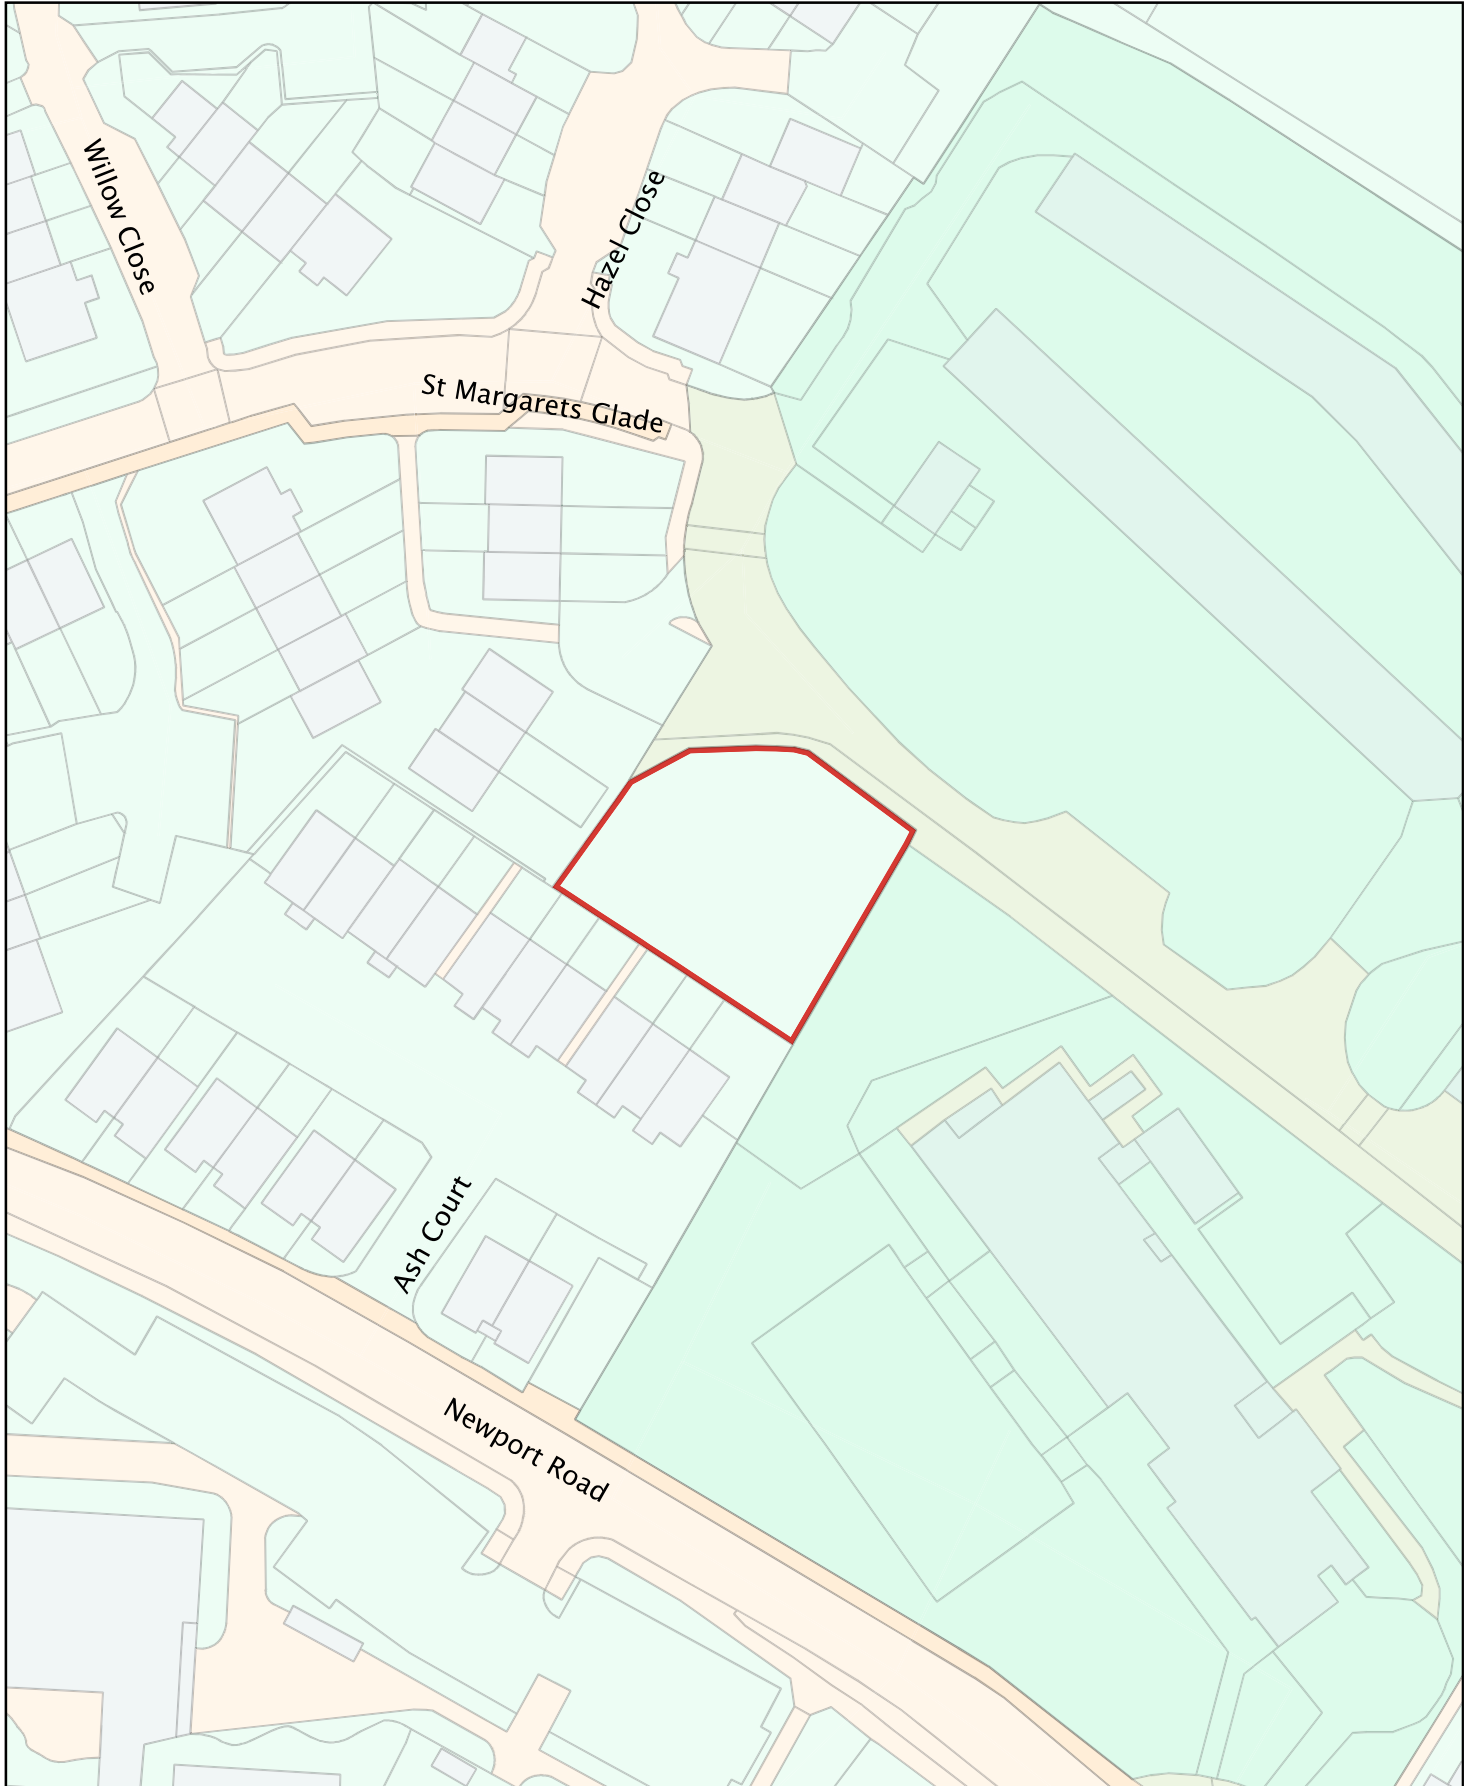

Isle of Wight Council - Public Space Protection Order Dog Exclusion Zones

Map Reference No. E13

Lowtherville Playground, Ventnor

(c) Crown copyright and database rights 2019 Ordnance Survey
100019229