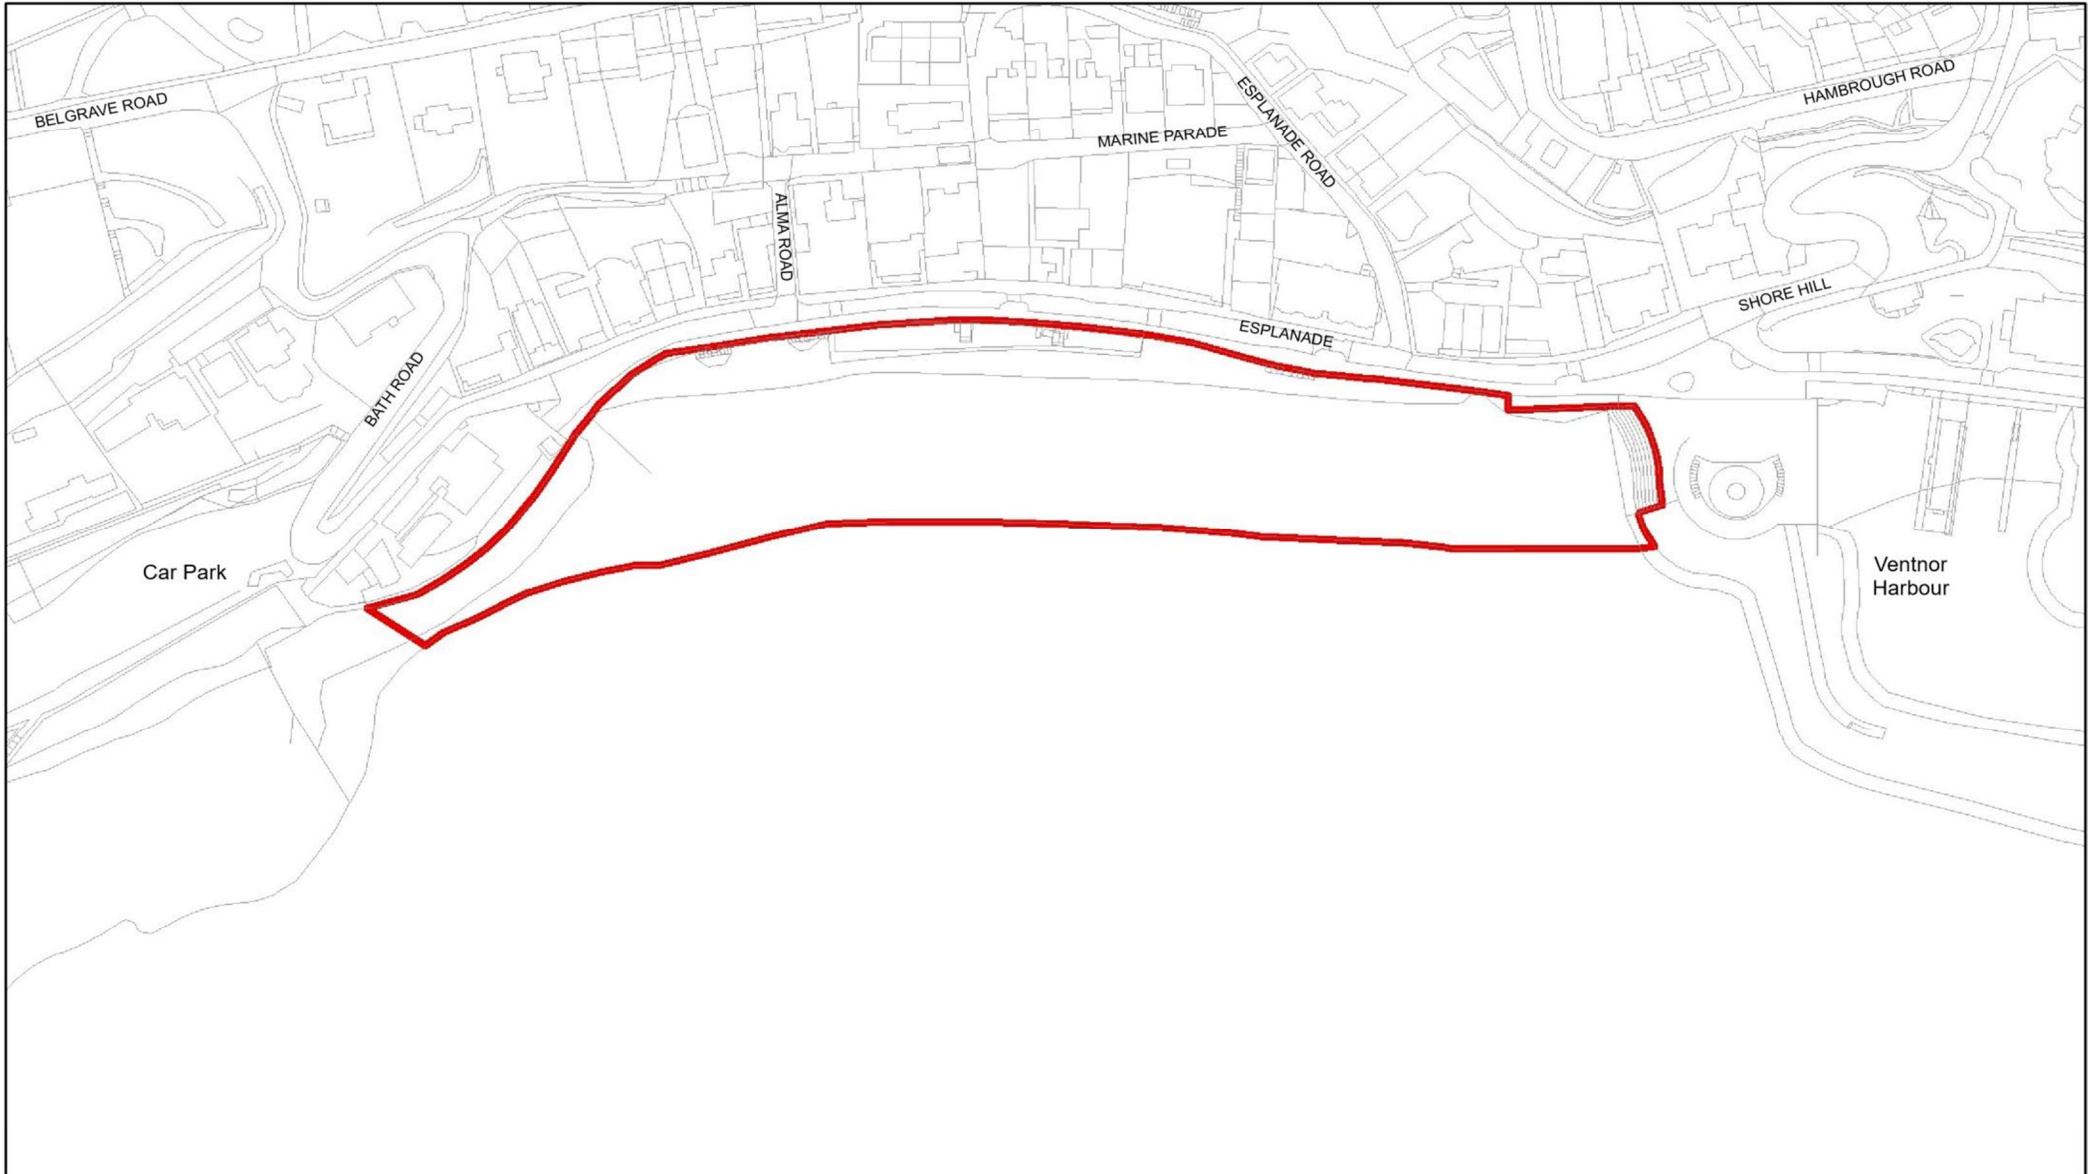

Isle of Wight Council - Public Space Protection Order

Dog Exclusion Zone - 1st May to 30th September

Map Reference No.E53

Ventnor Beach Area