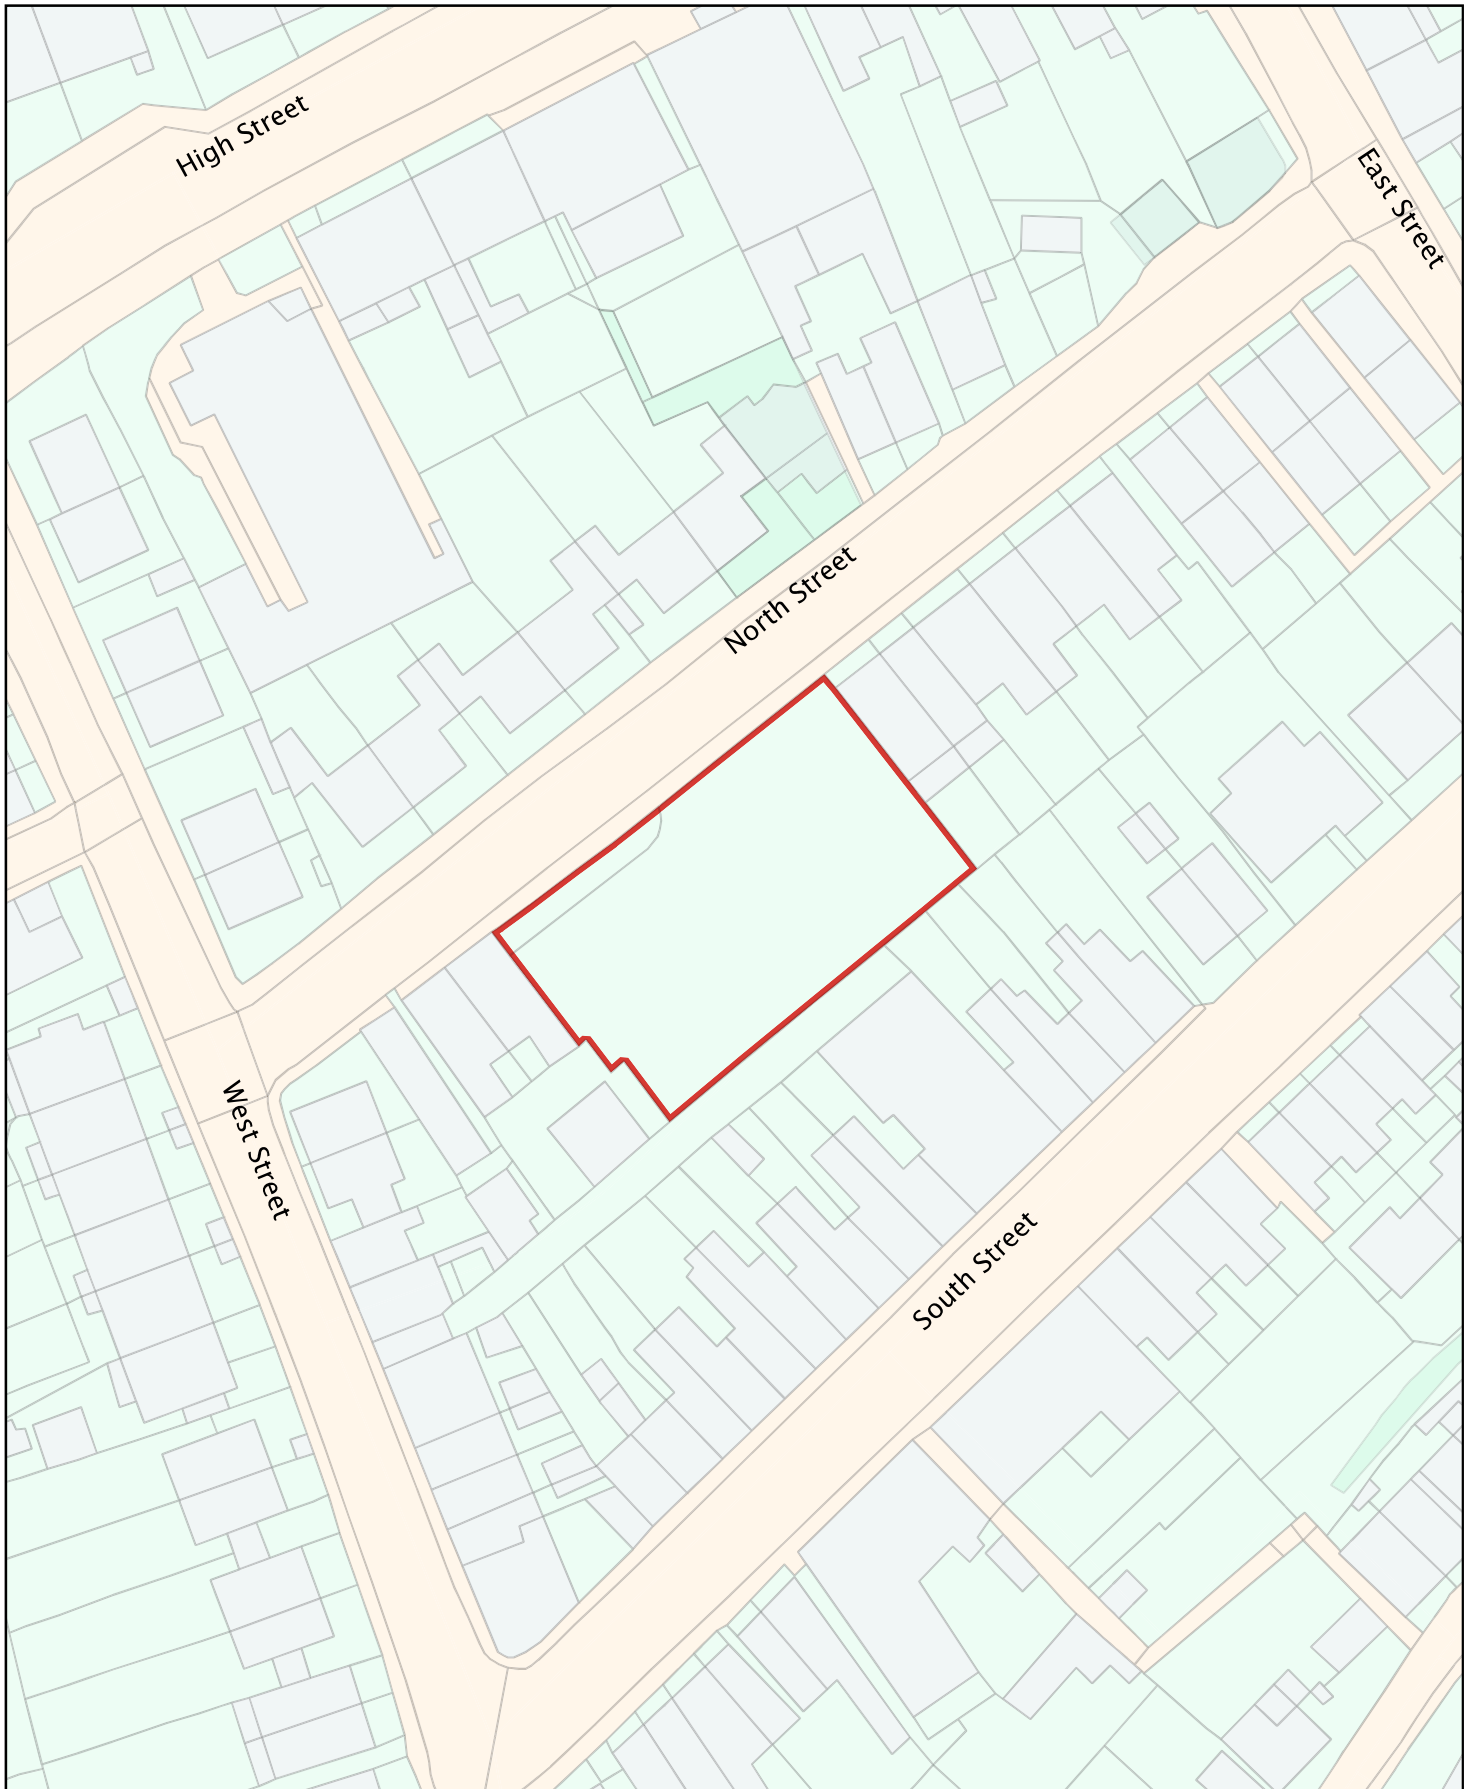

Isle of Wight Council - Public Space Protection Order Dog Exclusion Zones

Map Reference No. E19

North Street Playground, Ventnor

(c) Crown copyright and database rights 2019 Ordnance Survey
100019229