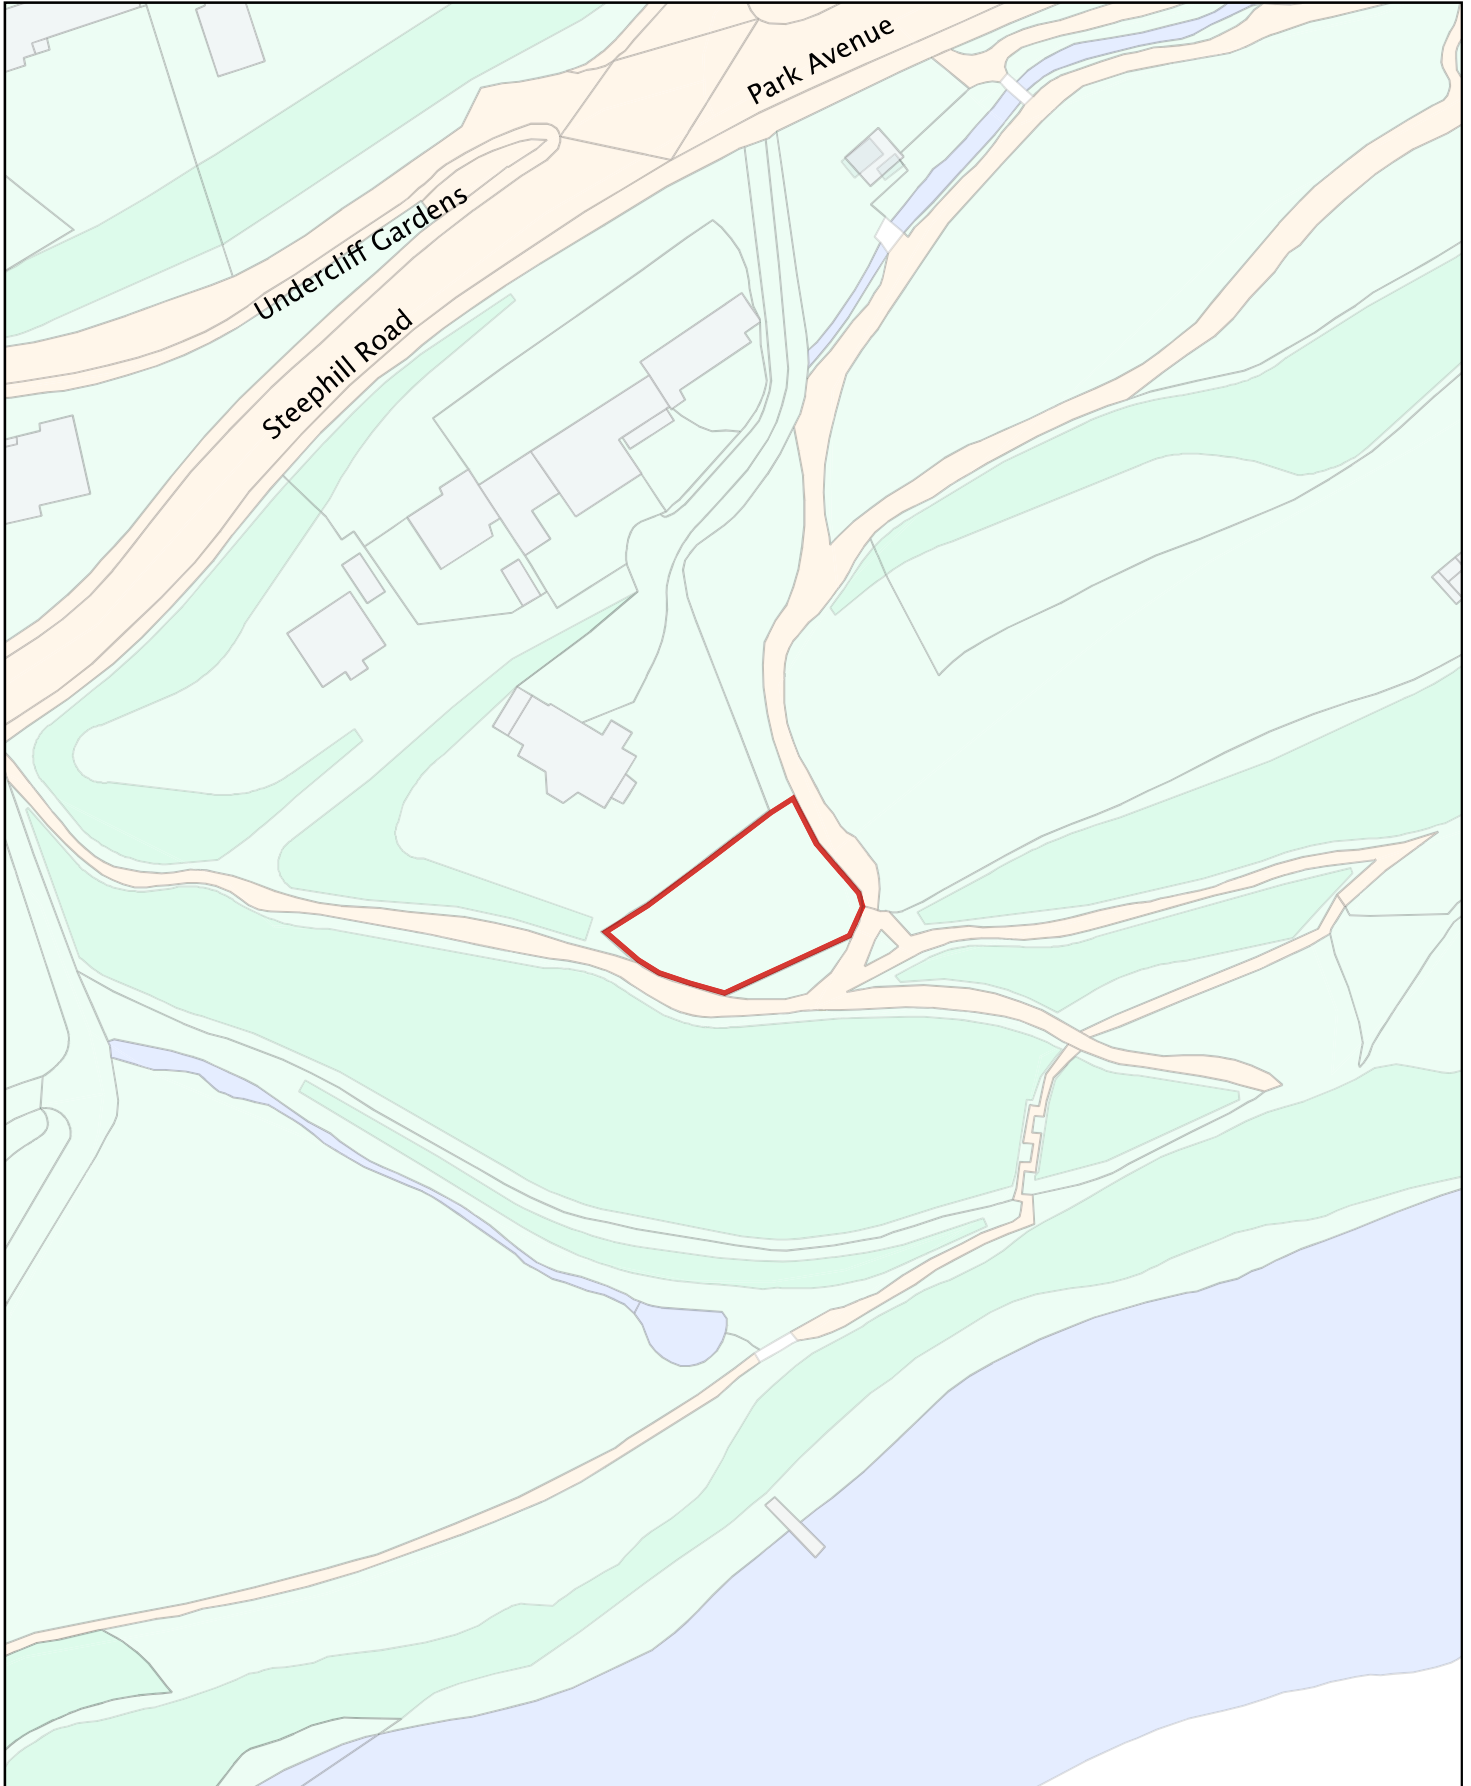

Isle of Wight Council - Public Space Protection Order Dog Exclusion Zones

Map Reference No. E26

Ventnor Park Outdoor Fitness, Ventnor

(c) Crown copyright and database rights 2019 Ordnance Survey
100019229