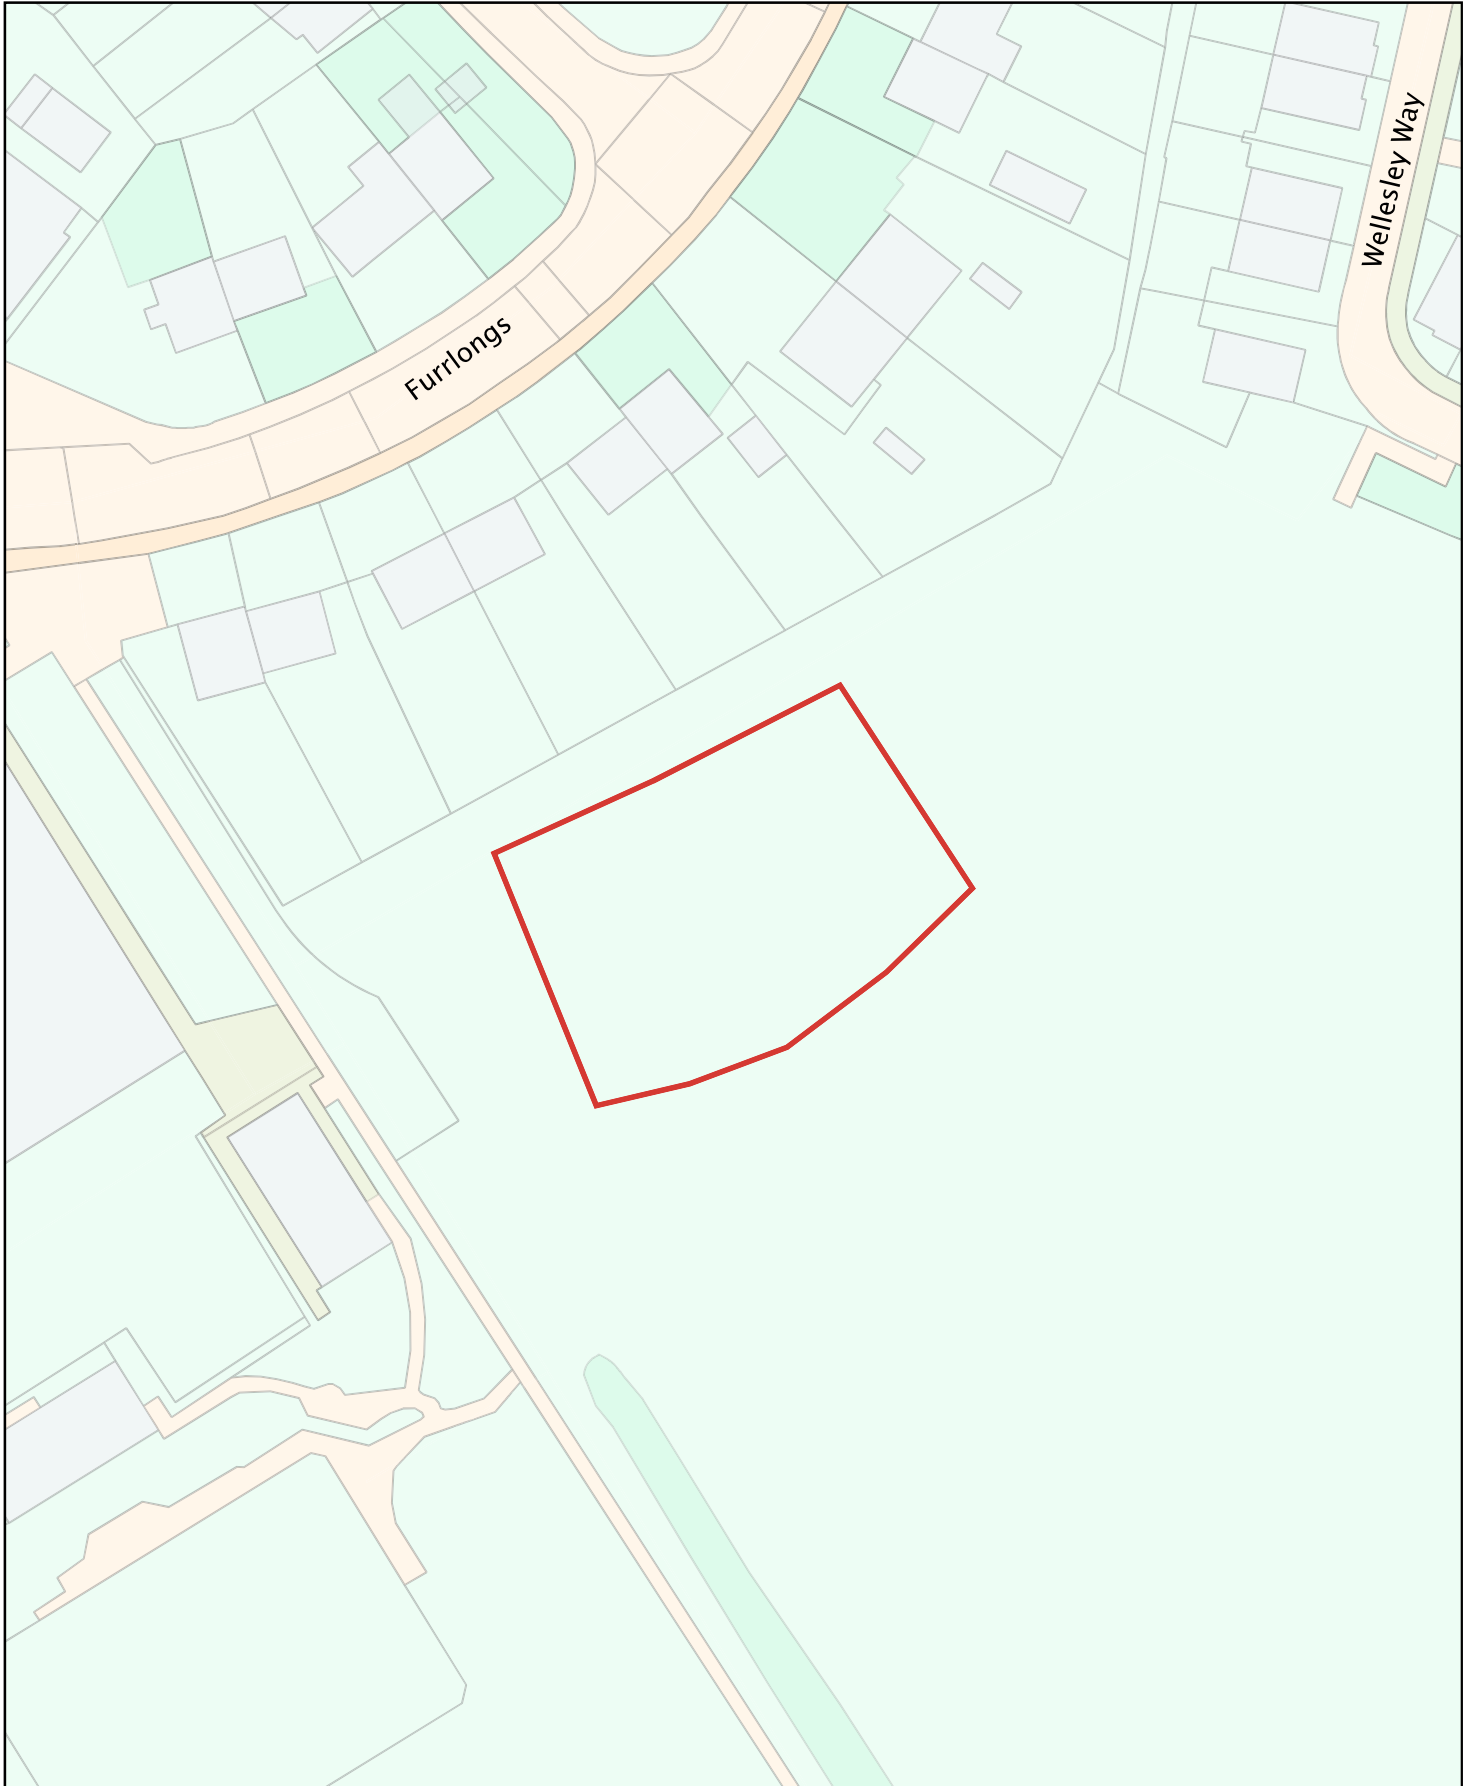

# Isle of Wight Council - Public Space Protection Order Dog Exclusion Zones

Map Reference No. E08

## Downside Recreation Ground Playground, Newport

(c) Crown copyright and database rights 2019 Ordnance Survey  
100019229

## North Street Playground, Ventnor

(c) Crown copyright and database rights 2019 Ordnance Survey  
100019229

Isle of Wight Council - Public Space  
Protection Order  
- Dogs on leads

Map Reference No. L28

Map Reference No.E53

**Ventnor Beach Area**

© Crown copyright 2019 Ordnance Survey 100019229